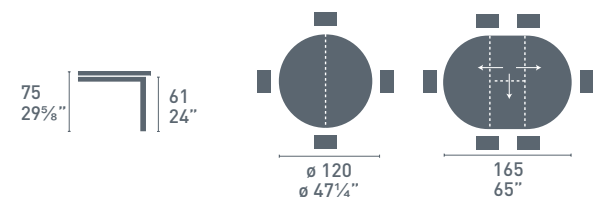

CB/4739

CB/4739 -E

CB/4739-R

NOTE

Per le combinazioni disponibili consultare il listino prezzi.
Please check all available combinations in the price list.

Giove