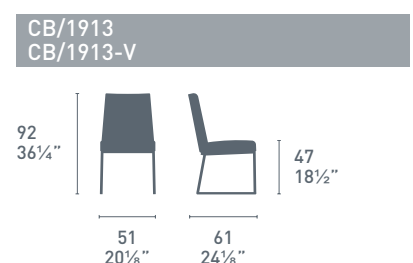

CB/1914 CB/1914-V CB/1926 CB/1926-V CB/1919 CB/1919-V
CB/1928 CB/1931 CB/1932

CB/1913 CB/1913-V CB/1925 CB/1925-V CB/1927 CB/1927-V
CB/1929 CB/1930 CB/1933

NOTE

Per le combinazioni disponibili consultare il listino prezzi.
Please check all available combinations in the price list.