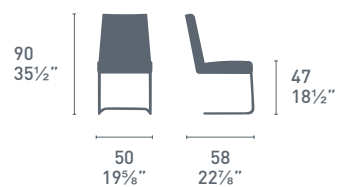

CB/1935
CB/1935-V