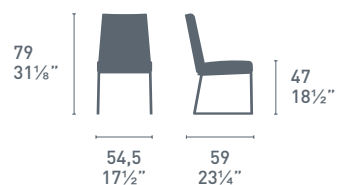

CB/1947 CB/1947-V
CB/1947-BI