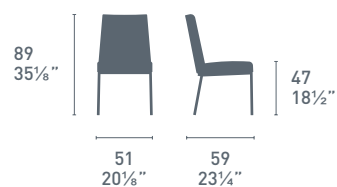

Greta

new

Hexa CB/1934-V
P15 / S0C
Hexa CB/1938-V
P15 / S0B
Hexa CB/1935-V
P15 / S0A
Sedia / Chair

Hexa CB/1936-V
P12 / S0C
Hexa CB/1937
P19W / 1SA3
Sedia / Chair

Hexa

new

CB/1936
CB/1936-V

CB/1937
CB/1937-V