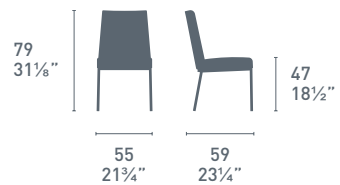

CB/1922 CB/1922-V
CB/1922-BI