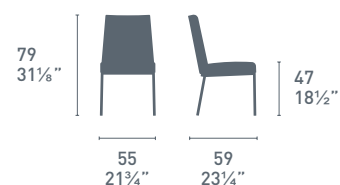

CB/1901 CB/1901-V
CB/1901-BI