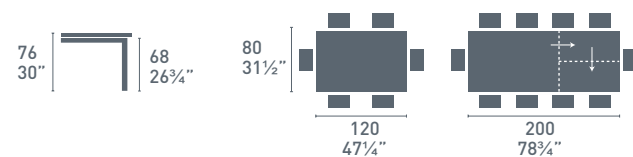

CB/4784-M 120 L

Excellence

new