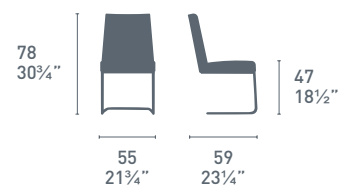

CB/1921 CB/1921-V
CB/1921-BI