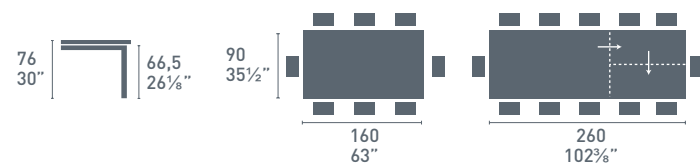

Eminence W *ceramic*

Eminence CB/4724-WW
P132 / P47W
Tavolo / Table
Robin CB/1530
P132 / 15B2
Sedia / Chair

Eminence **W**
wood

CB/4788-W 130 CB/4788-M 130

CB/4788-W 160 CB/4788-M 160

CB/4788-W 130 CB/4788-W 160