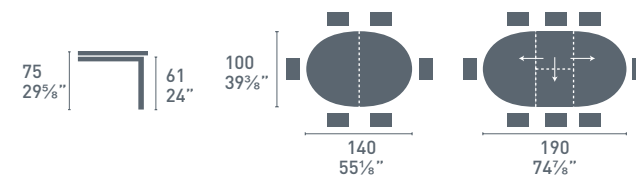

CB/4739

CB/4739 -E

CB/4739-R

NOTE

Per le combinazioni disponibili consultare il listino prezzi.
Please check all available combinations in the price list.

Giove