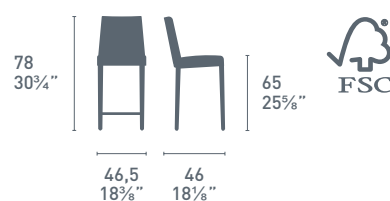

CB/1939

CB/1940

CB/1941

CB/1942

CB/1945

CB/1946

CB/1943

CB/1944

CB/1961

CB/1941 CB/1942 CB/1943 CB/1944 CB/1945 CB/1946 CB/1961

CB/1939 CB/1940

NOTE

Per le combinazioni disponibili consultare il listino prezzi.
Please check all available combinations in the price list.

Cosmopolitan CB/1939
P15L / P973
Cosmopolitan CB/1940
P19W / P900
Sgabello / Stool