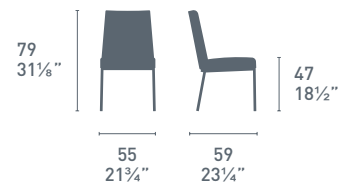

CB/1910 CB/1910-V
CB/1910-BI