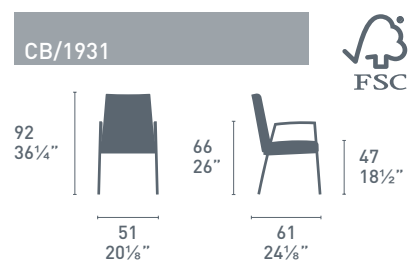

CB/1914 CB/1914-V CB/1926 CB/1926-V CB/1919 CB/1919-V
CB/1928 CB/1931 CB/1932

CB/1913 CB/1913-V CB/1925 CB/1925-V CB/1927 CB/1927-V
CB/1929 CB/1930 CB/1933

NOTE

Per le combinazioni disponibili consultare il listino prezzi.
Please check all available combinations in the price list.