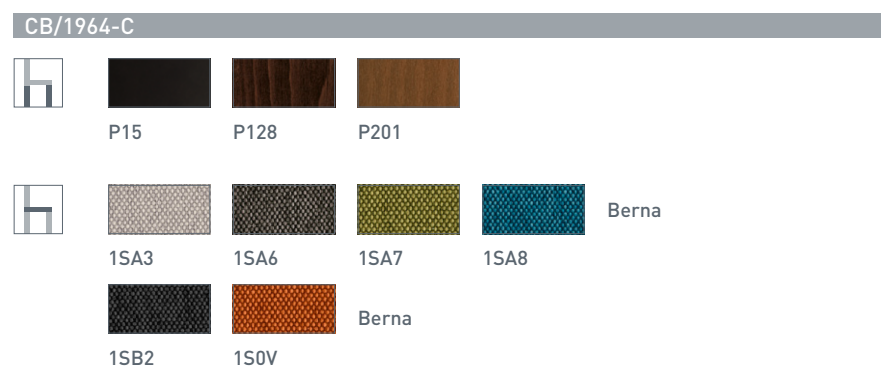

CB/1664-3D

CB/1696-3D

CB/1697-3D

CB/1694-3D 180
CB/1694-3D 360

CB/1695-3D

Academy 3D

new

Alba