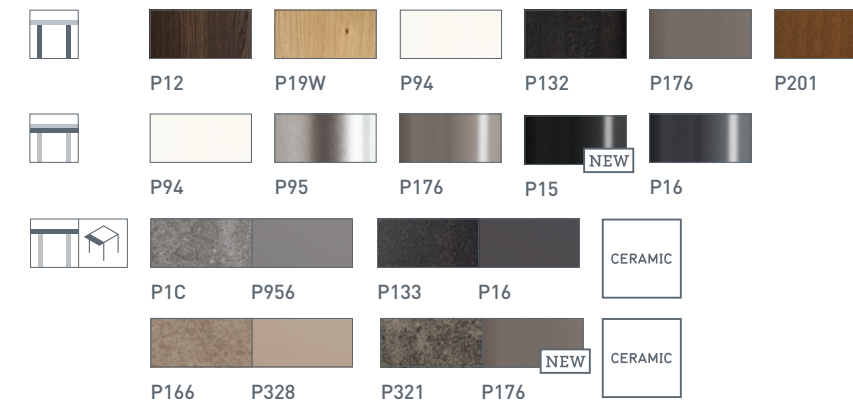

CB/4724-WC 160 A CB/4724-WW 160 A
CB/4724-WG 160 A

CB/4724-WC 160 B CB/4724-WW 160 B
CB/4724-WG 160 B

CB/4724-WG 160 C
CB/4724-WW 160 C

Eminence W

collection

Eminence W ceramic

Eminence W glass

Eminence W wood

NOTE
Per le combinazioni disponibili consultare il listino prezzi.
Please check all available combinations in the price list.

Eminence CB/4724-WC
P201 / P321
Tavolo / Table
Sibilla CB/1959
P15 / 315
Sedia / Chair