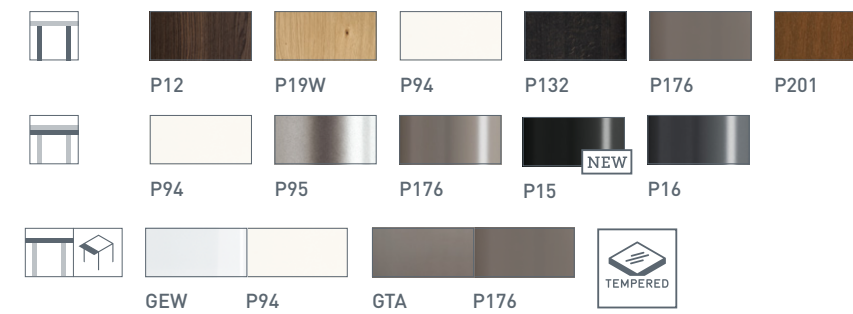

CB/4724-WC 160 A CB/4724-WW 160 A
CB/4724-WG 160 A

CB/4724-WC 160 B CB/4724-WW 160 B
CB/4724-WG 160 B

CB/4724-WG 160 C
CB/4724-WW 160 C

Eminence W

collection

Eminence W ceramic

Eminence W glass

Eminence W wood

NOTE
Per le combinazioni disponibili consultare il listino prezzi.
Please check all available combinations in the price list.

Eminence CB/4724-WC
P201 / P321
Tavolo / Table
Sibilla CB/1959
P15 / 315
Sedia / Chair