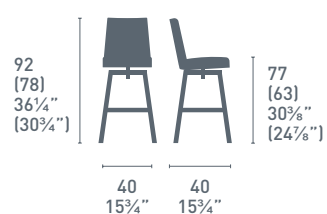

CB/1939

CB/1940

CB/1941

CB/1942

CB/1945

CB/1946

CB/1943

CB/1944

CB/1961

CB/1941 CB/1942 CB/1943 CB/1944 CB/1945 CB/1946 CB/1961

CB/1939 CB/1940

NOTE

Per le combinazioni disponibili consultare il listino prezzi.
Please check all available combinations in the price list.

Cosmopolitan CB/1939
P15L / P973
Cosmopolitan CB/1940
P19W / P900
Sgabello / Stool