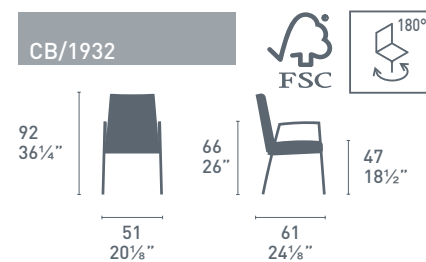

CB/1914 CB/1914-V CB/1926 CB/1926-V CB/1919 CB/1919-V
CB/1928 CB/1931 CB/1932

CB/1913 CB/1913-V CB/1925 CB/1925-V CB/1927 CB/1927-V
CB/1929 CB/1930 CB/1933

NOTE

Per le combinazioni disponibili consultare il listino prezzi.
Please check all available combinations in the price list.