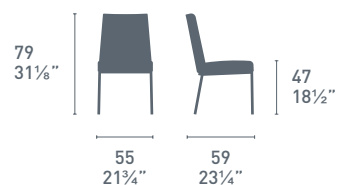

CB/1924 CB/1924-V
CB/1924-BI