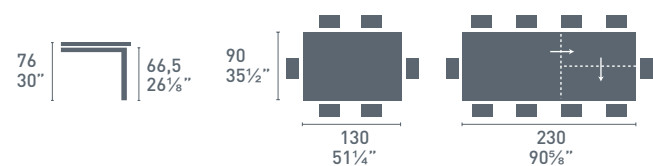

Eminence W *ceramic*

Eminence CB/4724-WW
P132 / P47W
Tavolo / Table
Robin CB/1530
P132 / 15B2
Sedia / Chair

Eminence **W**
wood

CB/4788-W 130 CB/4788-M 130

CB/4788-W 160 CB/4788-M 160

CB/4788-W 130 CB/4788-W 160