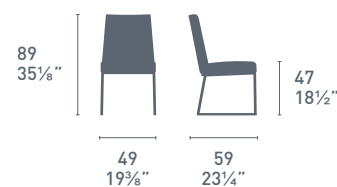

CB/1934
CB/1934-V