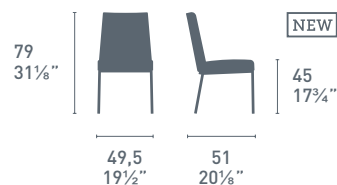

new

Alba CB/1964
P15 / 1SB2
Sedia / Chair

Alba CB/1964
P15 / 1SB2
Sedia / Chair
Mikado Fix CB/4728-RC
P132 / GTR
Tavolo / Table

Alba

new

CB/1056

Alchemia

new