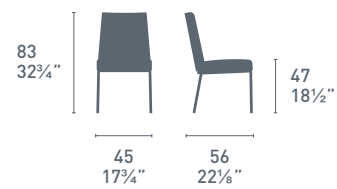

CB/1959

Sibilla

new

Sibilla CB/1959
P15 / 315
P94 / 474
Sedia / Chair