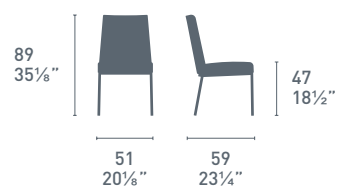

Greta

new

Hexa CB/1934-V
P15 / S0C
Hexa CB/1938-V
P15 / S0B
Hexa CB/1935-V
P15 / S0A
Sedia / Chair

Hexa CB/1936-V
P12 / S0C
Hexa CB/1937
P19W / 1SA3
Sedia / Chair

Hexa

new

CB/1936
CB/1936-V

CB/1937
CB/1937-V