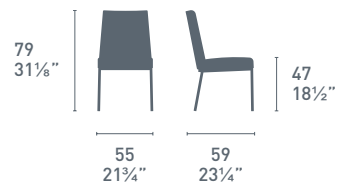

CB/1923 CB/1923-V
CB/1923-BI