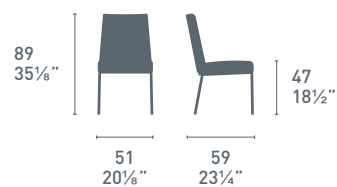

CB/1938
CB/1938-V